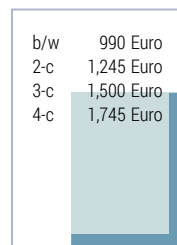

Download

FORMAT	B/W	2-COLOURS	3-COLOURS	FULL COLOUR
1/1 page	1,875 €	2,295 €	2,715 €	3,100 €
2/3 page	1,295 €	1,715 €	2,135 €	2,535 €
1/2 page	990 €	1,245 €	1,500 €	1,745 €
1/3 page	725 €	970 €	1,215 €	1,460 €
1/4 page	540 €	780 €	1,020 €	1,260 €
1/6 page	375 €	545 €	715 €	885 €
1/8 page	275 €	420 €	565 €	675 €
1/12 page	230 €	340 €	460 €	520 €
Back cover				3,380 €
Inside front/inside back cover				3,250 €

FORMATS

b/w	1,875 Euro
2-c	2,295 Euro
3-c	2,715 Euro
4-c	3,100 Euro

1/1 PAGE

Type area 180 x 262 mm
Bleed 210 x 297 mm
+4 mm trim on all sides

b/w	1,295 Euro
2-c	1,715 Euro
3-c	2,135 Euro
4-c	2,535 Euro

2/3 VERTICAL

Type area 127 x 262 mm
Bleed 142 x 297 mm
+4 mm trim on all sides

b/w	990 Euro
2-c	1,245 Euro
3-c	1,500 Euro
4-c	1,745 Euro

1/2 CORNER

Type area 127 x 176 mm
Bleed 142 x 196 mm
+4 mm trim on all sides

b/w	990 Euro
2-c	1,245 Euro
3-c	1,500 Euro
4-c	1,745 Euro

1/2 VERTICAL

Type area 100 x 262 mm
Bleed 115 x 267 mm
+4 mm trim on all sides

b/w	990 Euro
2-c	1,245 Euro
3-c	1,500 Euro
4-c	1,745 Euro

1/2 HORIZ.

Type area 180 x 126 mm
Bleed 210 x 146 mm
+4 mm trim on all sides