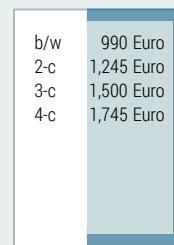

Download

FORMAT	B/W	2-COLOURS	3-COLOURS	FULL COLOUR
1/1 page	1,875 €	2,295 €	2,715 €	3,100 €
2/3 page	1,295 €	1,715 €	2,135 €	2,535 €
1/2 page	990 €	1,245 €	1,500 €	1,745 €
1/3 page	725 €	970 €	1,215 €	1,460 €
1/4 page	540 €	780 €	1,020 €	1,260 €
1/6 page	375 €	545 €	715 €	885 €
1/8 page	275 €	420 €	565 €	675 €
1/12 page	230 €	340 €	460 €	520 €
Back cover				3,380 €
Inside front/inside back cover				3,250 €

FORMATS

b/w	1,875 Euro
2-c	2,295 Euro
3-c	2,715 Euro
4-c	3,100 Euro

1/1 PAGE

Type area 180 x 262 mm
Bleed 210 x 297 mm
+4 mm trim on all sides

b/w	1,295 Euro
2-c	1,715 Euro
3-c	2,135 Euro
4-c	2,535 Euro

2/3 VERTICAL

Type area 127 x 262 mm
Bleed 142 x 297 mm
+4 mm trim on all sides

b/w	990 Euro
2-c	1,245 Euro
3-c	1,500 Euro
4-c	1,745 Euro

1/2 CORNER

Type area 127 x 176 mm
Bleed 142 x 196 mm
+4 mm trim on all sides

b/w	990 Euro
2-c	1,245 Euro
3-c	1,500 Euro
4-c	1,745 Euro

1/2 VERTICAL

Type area 100 x 262 mm
Bleed 115 x 267 mm
+4 mm trim on all sides

b/w	990 Euro
2-c	1,245 Euro
3-c	1,500 Euro
4-c	1,745 Euro

1/2 HORIZ.

Type area 180 x 126 mm
Bleed 210 x 146 mm
+4 mm trim on all sides