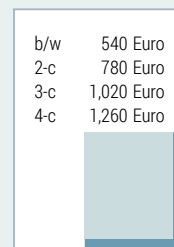

FORMATS

b/w	1,875 Euro
2-c	2,295 Euro
3-c	2,715 Euro
4-c	3,100 Euro

1/1 PAGE

Type area 180 x 262 mm
Bleed 210 x 297 mm
+4 mm trim on all sides

b/w	1,295 Euro
2-c	1,715 Euro
3-c	2,135 Euro
4-c	2,535 Euro

2/3 VERTICAL

1/2 VERTICAL

Type area 100 x 262 mm
Bleed 115 x 267 mm
+4 mm trim on all sides

b/w	990 Euro
2-c	1,245 Euro
3-c	1,500 Euro
4-c	1,745 Euro

1/2 HORIZ.

Type area 180 x 126 mm
Bleed 210 x 146 mm
+4 mm trim on all sides

b/w	725 Euro
2-c	970 Euro
3-c	1,215 Euro
4-c	1,460 Euro

1/3 CORNER

Type area 127 x 126 mm
Bleed 142 x 146 mm
+4 mm trim on all sides

b/w	725 Euro
2-c	970 Euro
3-c	1,215 Euro
4-c	1,460 Euro

1/3 VERTICAL

Type area 74 x 262 mm
Bleed 89 x 297 mm
+4 mm trim on all sides

b/w	725 Euro
2-c	970 Euro
3-c	1,215 Euro
4-c	1,460 Euro

1/3 HORIZ.

Type area 180 x 89 mm
Bleed 210 x 109 mm
+4 mm trim on all sides

b/w	540 Euro
2-c	780 Euro
3-c	1,020 Euro
4-c	1,260 Euro

1/4 CORNER VERT.