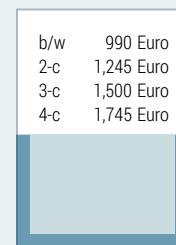

FORMATS

b/w	1,875 Euro
2-c	2,295 Euro
3-c	2,715 Euro
4-c	3,100 Euro

1/1 PAGE

Type area 180 x 262 mm
Bleed 210 x 297 mm
+4 mm trim on all sides

b/w	1,295 Euro
2-c	1,715 Euro
3-c	2,135 Euro
4-c	2,535 Euro

2/3 VERTICAL

Type area 127 x 262 mm
Bleed 142 x 297 mm
+4 mm trim on all sides

b/w	990 Euro
2-c	1,245 Euro
3-c	1,500 Euro
4-c	1,745 Euro

1/2 CORNER

Type area 127 x 176 mm
Bleed 142 x 196 mm
+4 mm trim on all sides

b/w	990 Euro
2-c	1,245 Euro
3-c	1,500 Euro
4-c	1,745 Euro

1/2 VERTICAL

Type area 100 x 262 mm
Bleed 115 x 267 mm
+4 mm trim on all sides

b/w	990 Euro
2-c	1,245 Euro
3-c	1,500 Euro
4-c	1,745 Euro

1/2 HORIZ.

Type area 180 x 126 mm
Bleed 210 x 146 mm
+4 mm trim on all sides

b/w	725 Euro
2-c	970 Euro
3-c	1,215 Euro
4-c	1,460 Euro

1/3 CORNER

Type area 127 x 126 mm
Bleed 142 x 146 mm
+4 mm trim on all sides

b/w	725 Euro
2-c	970 Euro
3-c	1,215 Euro
4-c	1,460 Euro

1/3 VERTICAL

Type area 74 x 262 mm
Bleed 89 x 297 mm
+4 mm trim on all sides