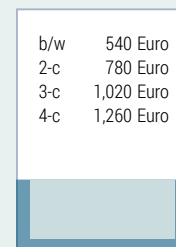

b/w	725 Euro
2-c	970 Euro
3-c	1,215 Euro
4-c	1,460 Euro

1/3 CORNER

Type area 127 x 126 mm
Bleed 142 x 146 mm
+4 mm trim on all sides

b/w	725 Euro
2-c	970 Euro
3-c	1,215 Euro
4-c	1,460 Euro

1/3 VERTICAL

Type area 74 x 262 mm
Bleed 89 x 297 mm
+4 mm trim on all sides

b/w	725 Euro
2-c	970 Euro
3-c	1,215 Euro
4-c	1,460 Euro

1/3 HORIZ.

Type area 180 x 89 mm
Bleed 210 x 109 mm
+4 mm trim on all sides

b/w	540 Euro
2-c	780 Euro
3-c	1,020 Euro
4-c	1,260 Euro

1/4 CORNER VERT.

Type area 100 x 126 mm
Bleed 115 x 146 mm
+4 mm trim on all sides

b/w	540 Euro
2-c	780 Euro
3-c	1,020 Euro
4-c	1,260 Euro

1/4 HORIZ.

Type area 180 x 66 mm
Bleed 210 x 86 mm
+4 mm trim on all sides

b/w	540 Euro
2-c	780 Euro
3-c	1,020 Euro
4-c	1,260 Euro

1/4 CORNER HORIZ.

Type area 127 x 89 mm
Bleed 142 x 109 mm
+4 mm trim on all sides

b/w	540 Euro
2-c	780 Euro
3-c	1.020 Euro
4-c	1.260 Euro

1/4 VERTICAL

Type area 48 x 262 mm
Bleed 63 x 297 mm
+4 mm trim on all sides